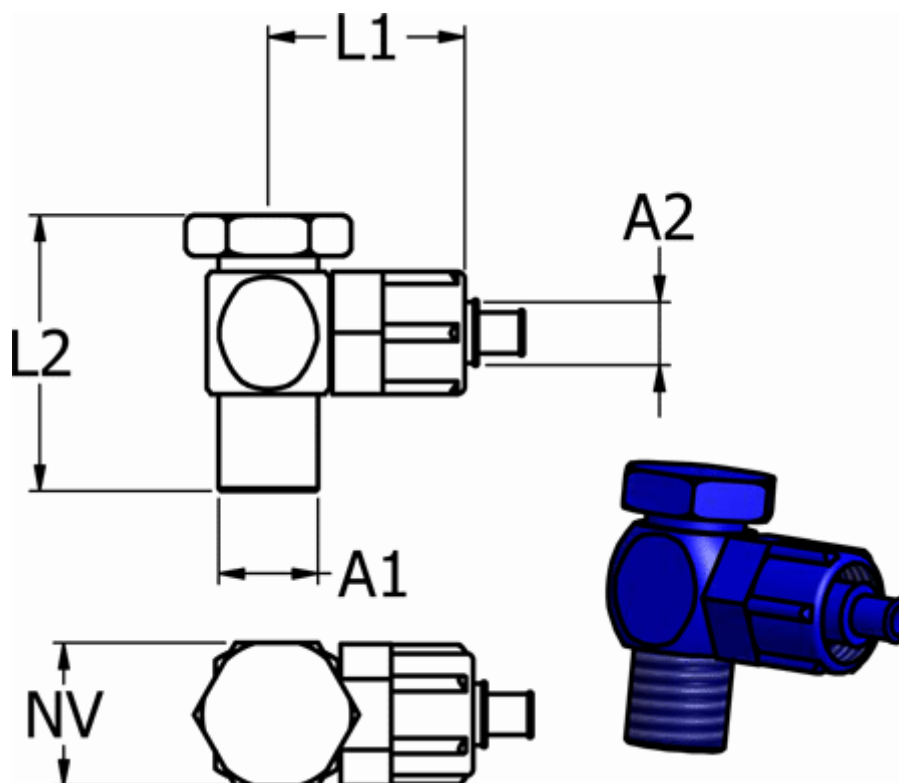

Article number: 58613665

Description: Push-on fitting POM 13.665, Ø6/4-G 1/4"
Swivel plastic, blue

Measures

For hose A2 = 6/4

L1 = 25

L2 = 29

NV = 17

Thread A1 = G 1/4"